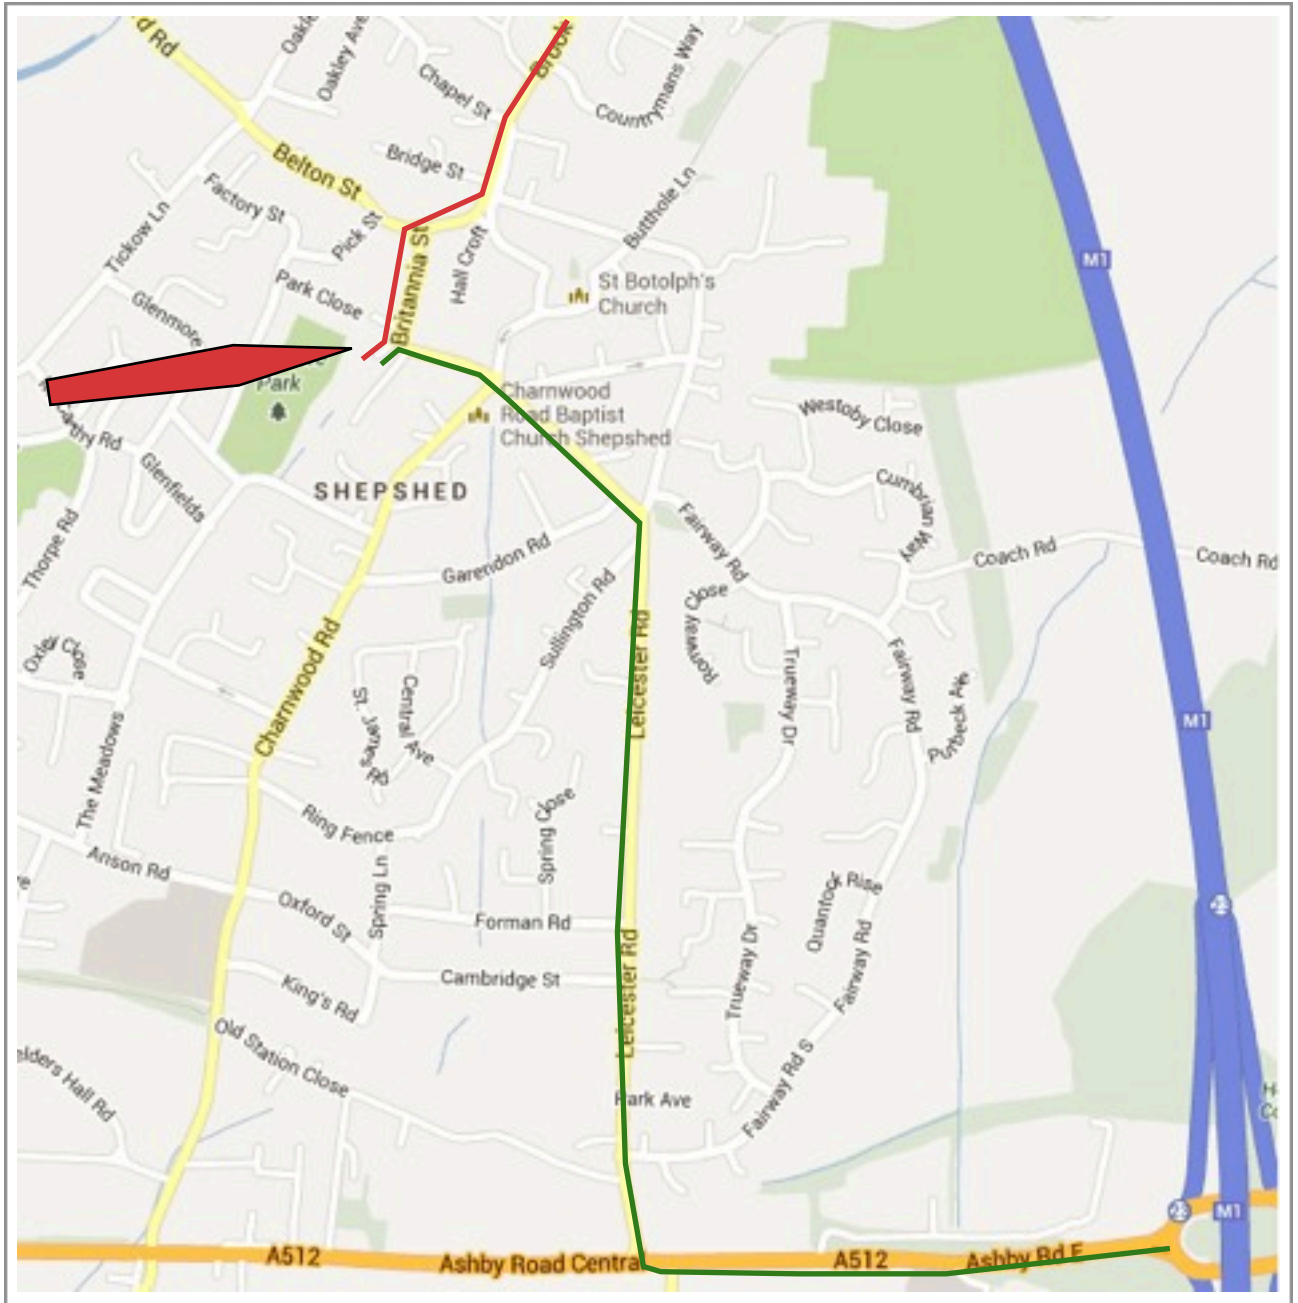

St Winifride's School, Britannia Street, Shepshed, LE12 9AE

— From A6 Hathern

— From Loughborough/M1 Junction 23