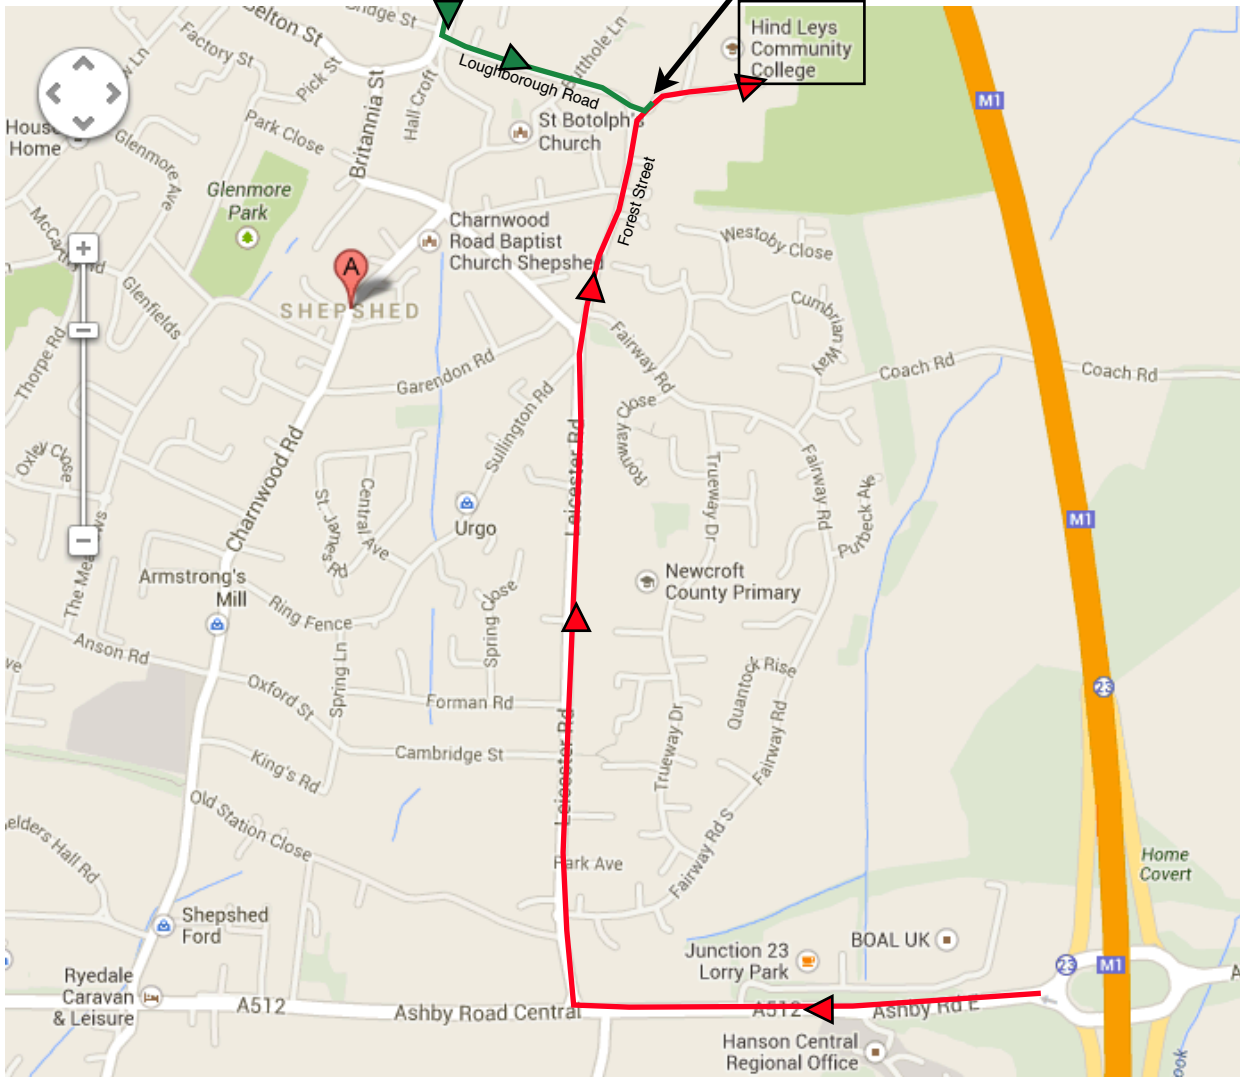

Hind Leys College  
Forest St,  
Shepshed,  
LE12 9DB

Entrance to Shepshed Campus

— From M1 Junction 23

— From Hathern